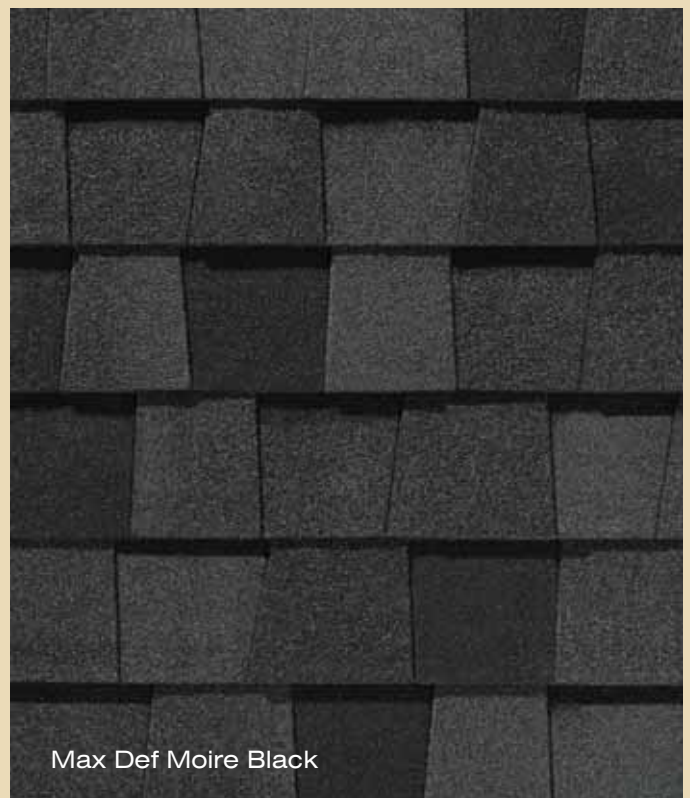

CertainTeed

LANDMARK™ SERIES

Designer Shingles

Shown in Max Def Weathered Wood

CertainTeed 
Quality made certain. Satisfaction guaranteed.™

LANDMARK™ **SERIES** takes roofing
to a higher level

Shown in Max Def Weathered Wood

See actual warranty for specific details and limitations.

LANDMARK™ PREMIUM gallery

Classic shades of gray and beige

Birchwood

Max Def Georgetown Gray

Max Def Resawn Shake

Shown in
Max Def Moire Black

**Color your home...virtually.
Log on to www.certainteed.com/colorview**

LANDMARK™ PREMIUM gallery

**Bolder, darker tones
adding drama
to your roof**

Max Def Burnt Sienna

Shown in
Max Def Weathered Wood

**Color your home...virtually.
Log on to www.certainteed.com/colorview**

LANDMARK™ & LANDMARK™ PLUS