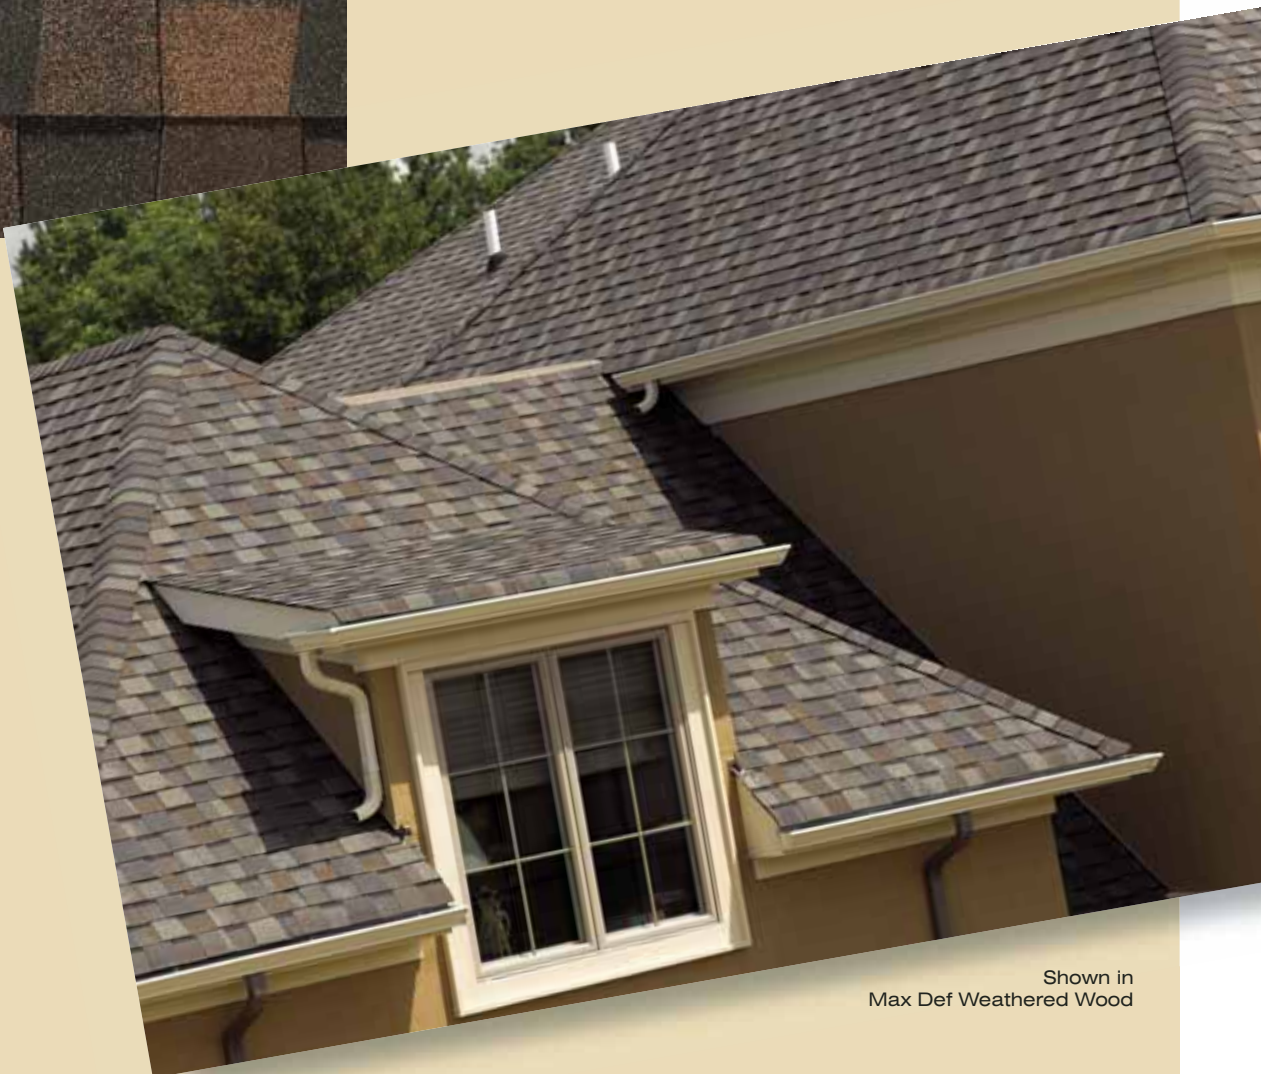

**Bolder, darker tones
adding drama
to your roof**

Max Def Burnt Sienna

Shown in
Max Def Weathered Wood