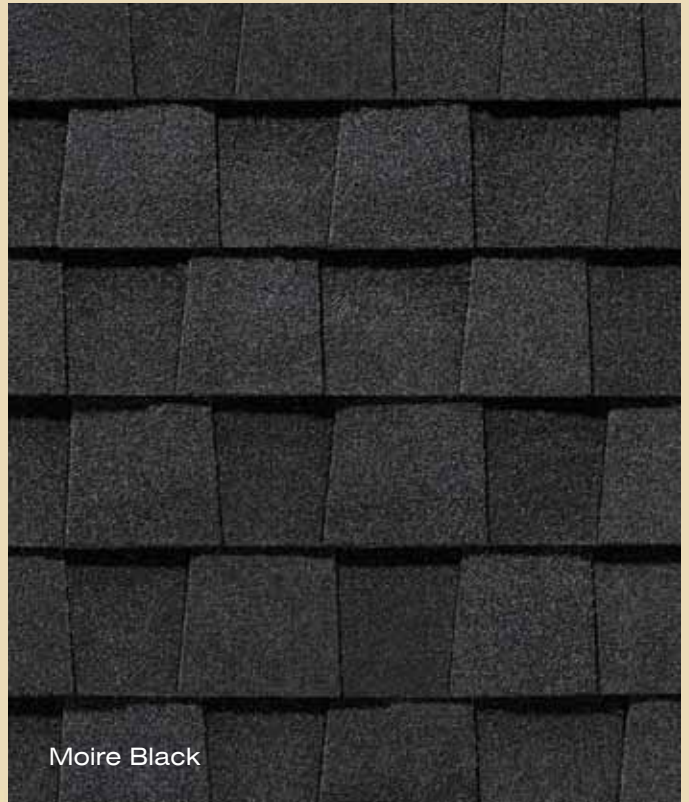

LANDMARK™ & LANDMARK™ PLUS gallery

**The elegance
of black**

**Color your home...virtually.
Log on to www.certainteed.com/colorview**