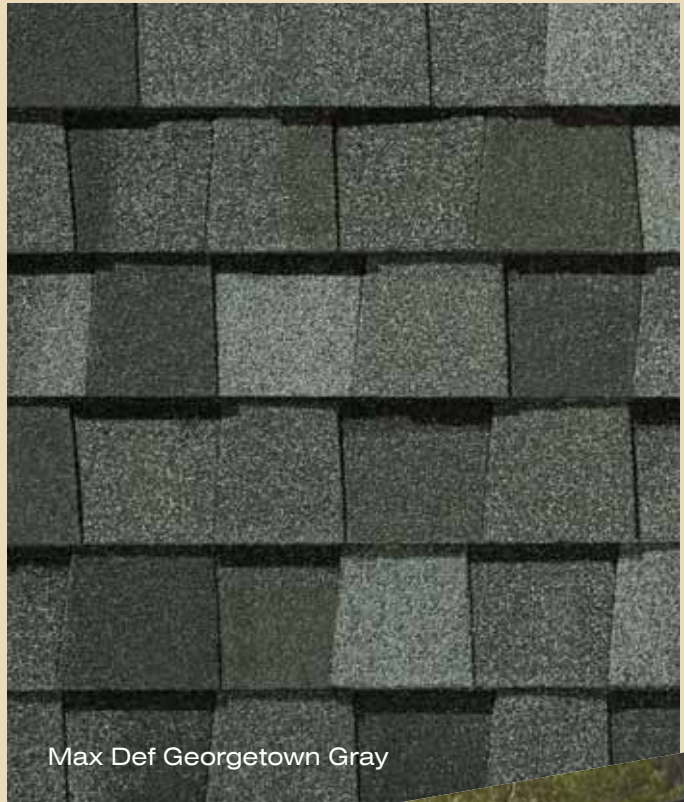

CertainTeed

LANDMARK™ SERIES

Designer Shingles

Shown in Max Def Weathered Wood

CertainTeed 
Quality made certain. Satisfaction guaranteed.™

LANDMARK™ **SERIES** takes roofing
to a higher level

Shown in Max Def Weathered Wood

See actual warranty for specific details and limitations.

LANDMARK™ PREMIUM gallery

Classic shades of gray and beige

Birchwood

Max Def Georgetown Gray

Max Def Resawn Shake

Shown in
Max Def Moire Black

**Color your home...virtually.
Log on to www.certainteed.com/colorview**