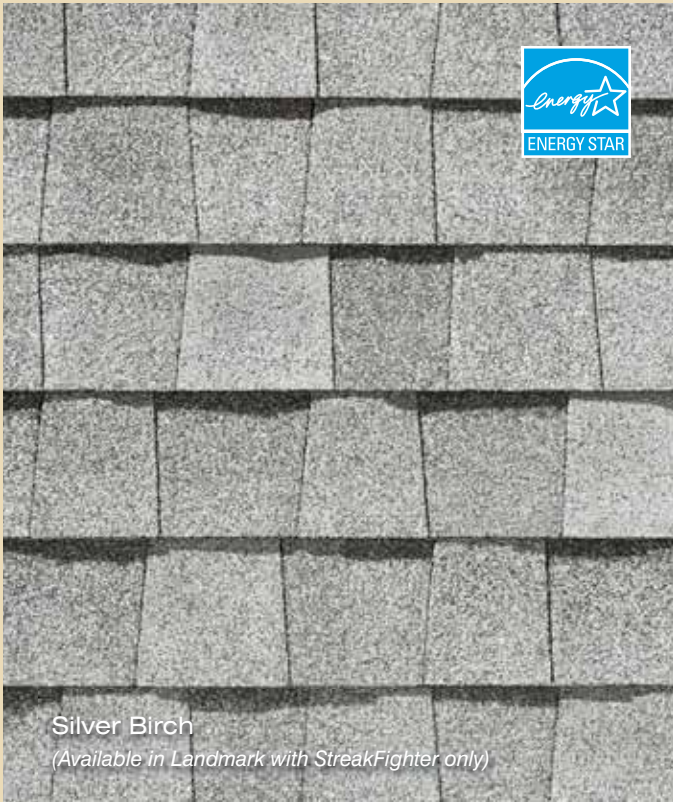

LANDMARK™ & LANDMARK™ PLUS gallery

Classic shades of gray and beige

**Color your home...virtually.
Log on to www.certainteed.com/colorview**