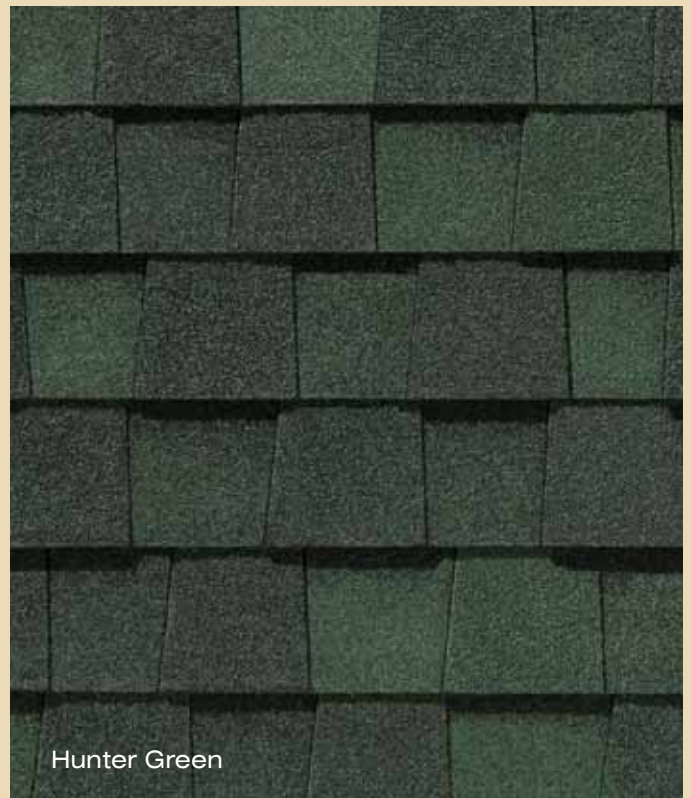

CertainTeed

LANDMARK™ SERIES

Designer Shingles

Shown in Max Def Weathered Wood

CertainTeed 
Quality made certain. Satisfaction guaranteed.™

LANDMARK™ **SERIES** takes roofing
to a higher level

Shown in Max Def Weathered Wood

See actual warranty for specific details and limitations.

LANDMARK™ & LANDMARK™ PLUS gallery

Classic shades of gray and beige

**Color your home...virtually.
Log on to www.certainteed.com/colorview**

LANDMARK™ & LANDMARK™ PLUS gallery