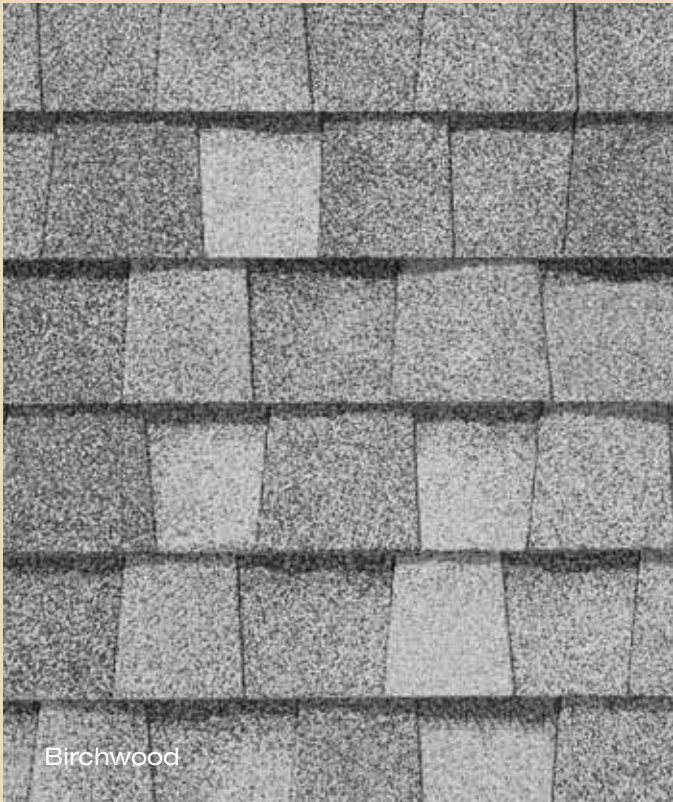

LANDMARK™ PREMIUM gallery

Classic shades of gray and beige

Birchwood